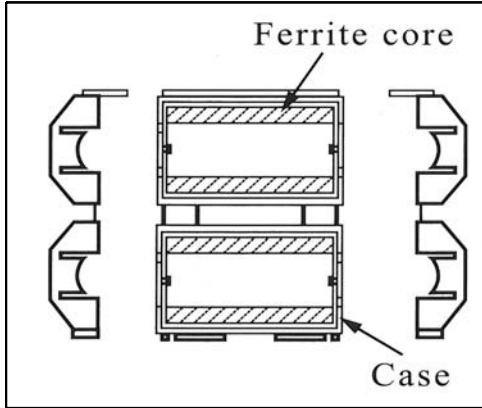

BNF Series EMI Clamp-on Cable Filter

BNF-1130 Cable Filter

| | | |
|----------------------|-------|----------|
| A (max) | 23.5 | mm |
| | 0.925 | in |
| B (min) | 10 | mm |
| | 0.394 | in |
| C (max) | 37 | mm |
| | 1.457 | in |
| D (max) | 33 | mm |
| | 1.299 | in |
| E (min) | | mm |
| | 0.000 | in |
| Cable Diameter (max) | 10 | mm |
| | 0.394 | in |
| 10 MHz | 20 | Ω |
| 25 MHz | 60 | Ω |
| 100 MHz | 110 | Ω |