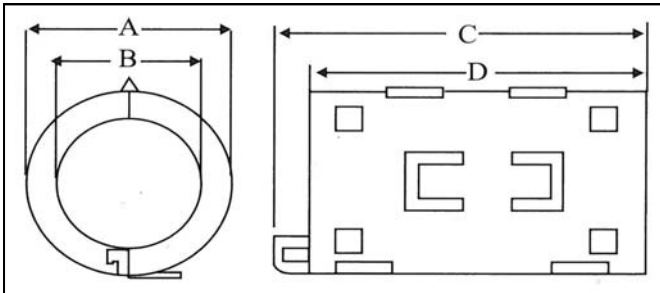

BNF Series EMI Clamp-on Cable Filter

BNF-1130 Cable Filter

| | | |
|----------------------|-------|----------|
| A (max) | 23.5 | mm |
| | 0.925 | in |
| B (min) | 10 | mm |
| | 0.394 | in |
| C (max) | 37 | mm |
| | 1.457 | in |
| D (max) | 33 | mm |
| | 1.299 | in |
| E (min) | | mm |
| | 0.000 | in |
| Cable Diameter (max) | 10 | mm |
| | 0.394 | in |
| 10 MHz | 20 | Ω |
| 25 MHz | 60 | Ω |
| 100 MHz | 110 | Ω |