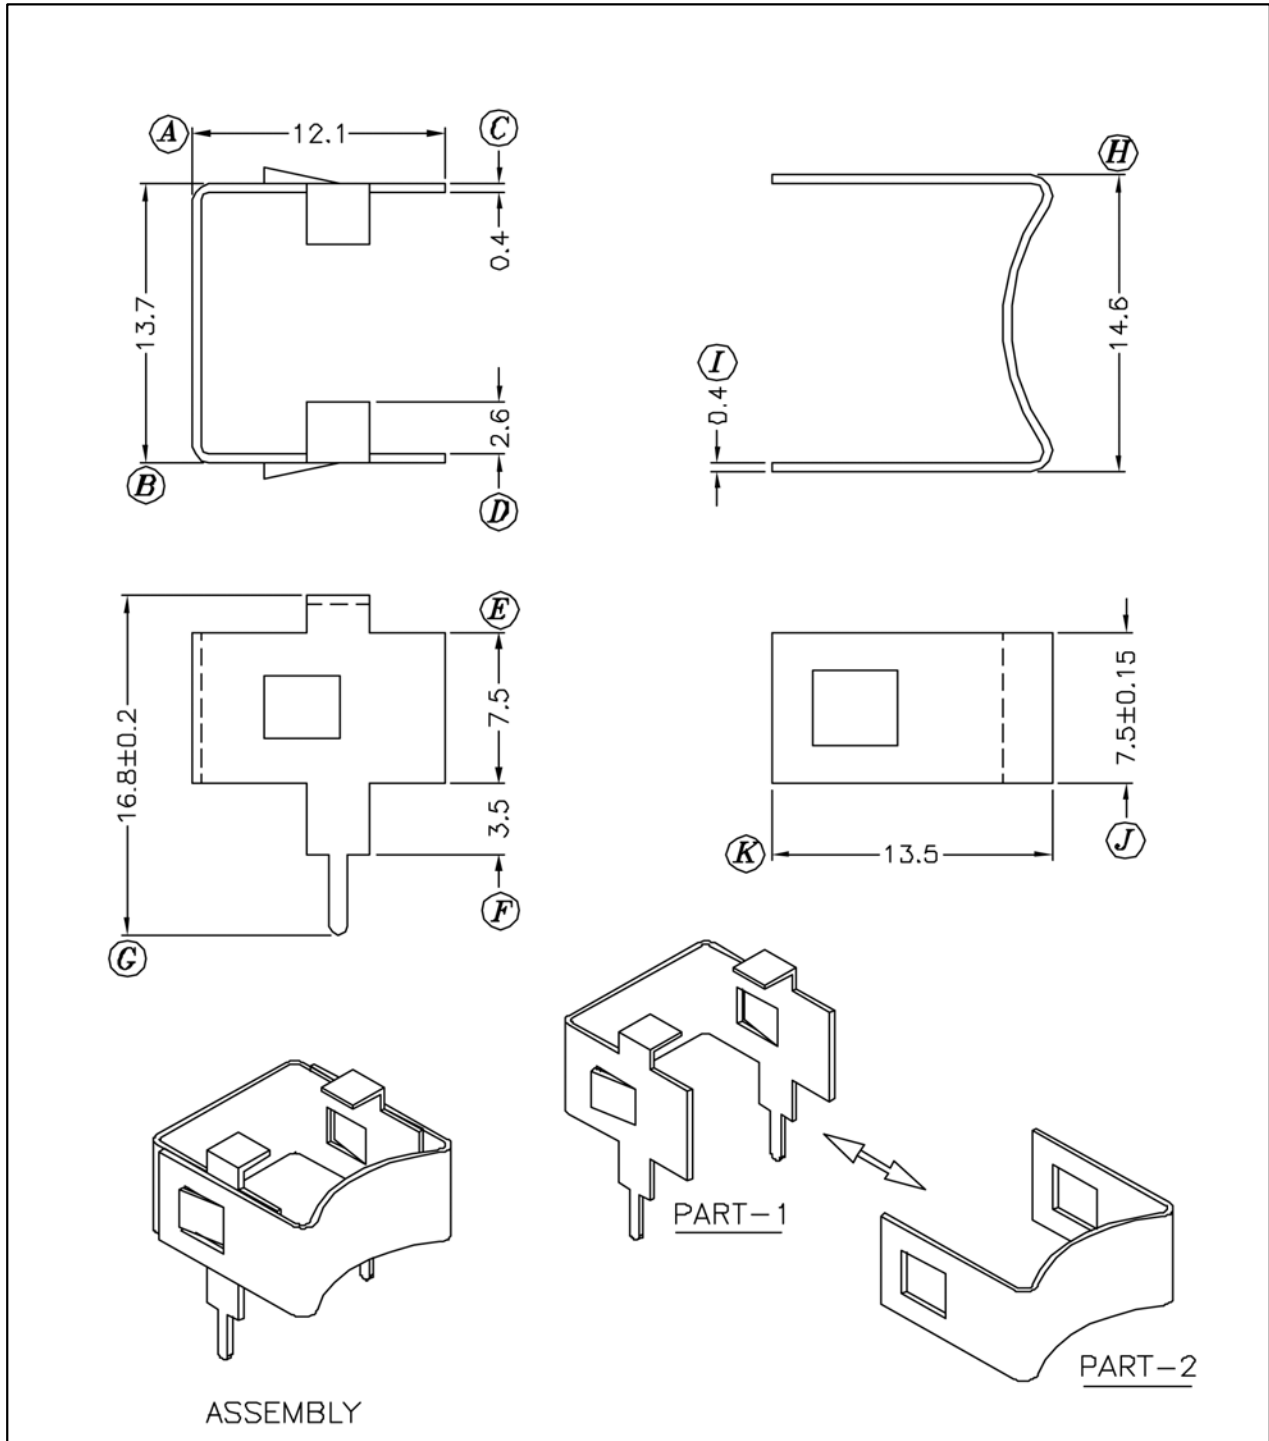

FEP13-DS-P

Dimensions in mm

Country of Origin: China	RoHS Certified: YES	Drawing Number:FEP13-DS-P	
MH&W International Corp		Material: Phospher Bronze	Finish: N/A
Phone 201-891-8800 Email: sales@mhw-intl.com		Part Number: FEP13-DS-P	Item ID: C-051