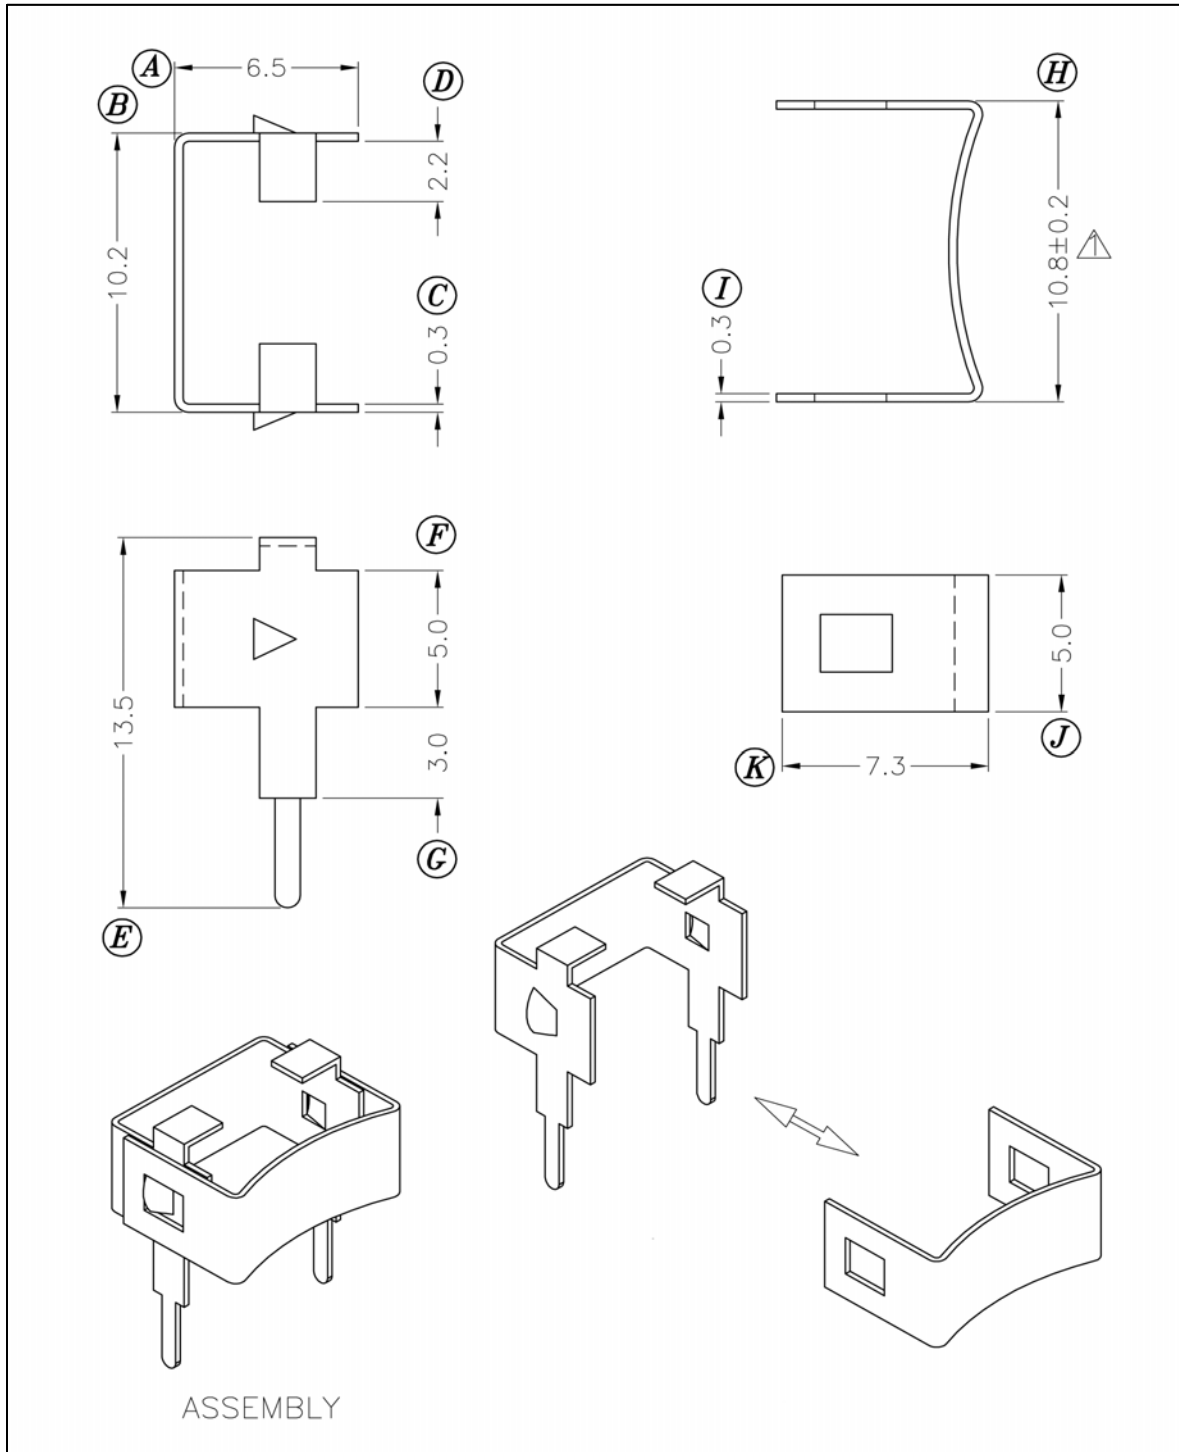

FEP07-DS-P

Dimensions in mm

Country of Origin: China	RoHS Certified: YES	Drawing Number: FEP07-DS-P	
MH&W International Corp		Material: Phosphor Bronze	Finish: N/A
201-891-8800 Email: sales@mhw-intl.com		Part Number: FEP07-DS-P	Item ID: C-047