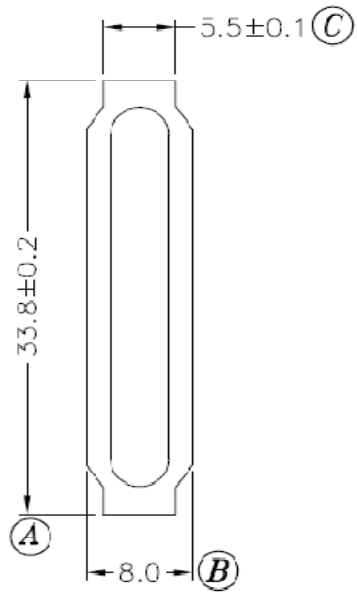

FEFD-30-SS-P

Country of Origin: China	RoHS Certified: YES	Drawing Number: FEFD-30-SS-P	
MH&W International Corp Phone 201-891-8800 Email: sales@mhw-intl.com		Material: Stainless Steel	Finish: No Plating
		Part Number: FEFD-30-SS-P	