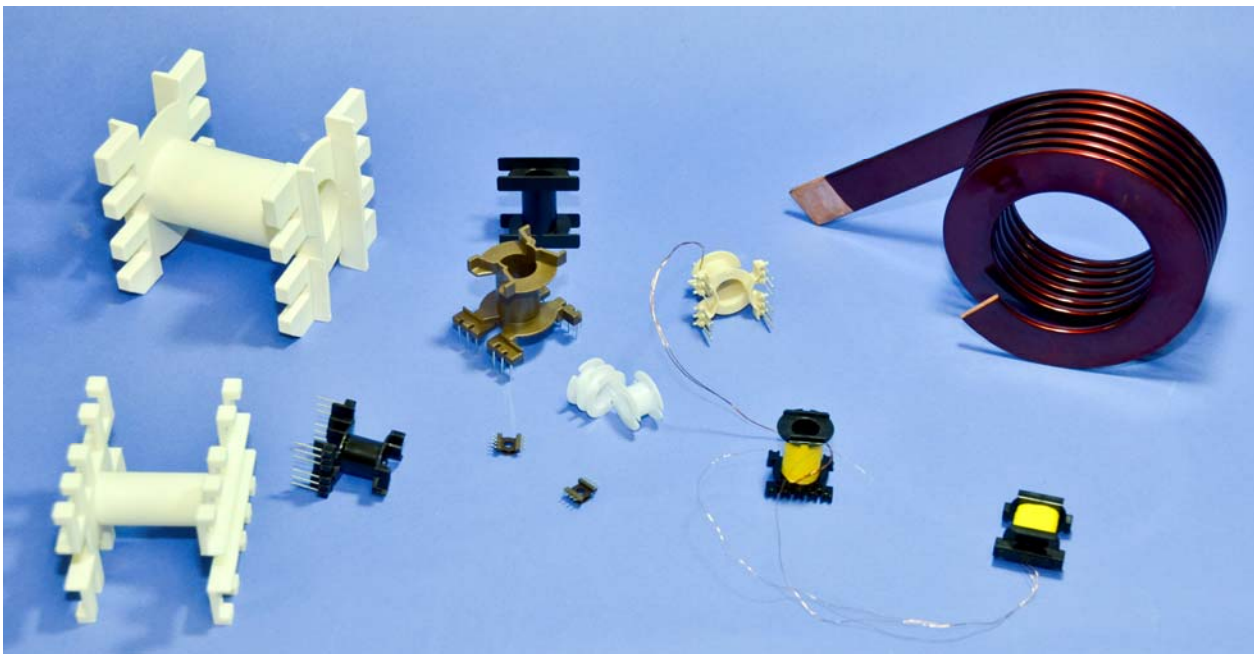

MH&W International Corp

Bobbins For Ferrite SMD Cores

Bobbins Made In China

BER09.5/05-118GADS-P

Revisions	
1	Added country of origin & RoHS

Dimensions in mm

Country of Origin: China	RoHS Certified: YES		
Bobbin Material: Sumitomo PM9630		Drawing Number: BER09.5/05-118GADS-P-1	
UL File: E41429	UL Rec: 94-V0	S-900-1	Pin Material: Phosphor Bronze (DS)
MH&W International Corp 201-891-8800 Email: sales@mhw-intl.com		Phone	Pin Tension: 1.0Kgm min
			Finish: e3 (JEDEC)
		Part Number: BER09.5/05-118GADS-P	

BER11/05-1110GADS-P

Revisions	
1	Added country of origin & RoHS

Dimensions in mm

Country of Origin: China	RoHS Certified: YES
Bobbin Material: Sumitomo PM9630	
UL File: E41429	UL Rec: 94-V0
S-1101-1	
MH&W International Corp	Phone
201-891-8800	Email: sales@mhw-intl.com

Drawing Number: BE 13-1110CP-P-1
Pin Material: Phosphor Bronze (DS)
Pin Tension: 1.0Kgm min
Finish: e3 (JEDEC)
Part Number: BER11/05-1110GADS-P

BER14.5/06-1110GADS-P

Revisions	
1	Added country of origin & RoHS

Dimensions in mm

Country of Origin: China	RoHS Certified: YES		
Bobbin Material: Sumitomo PM9630		Drawing Number: BER14.5/06-1110GADS-P-1	
UL File: E41429	UL Rec: 94-V0	S-1400-1	Pin Material: Phosphor Bronze (DS)
MH&W International Corp		Phone	Pin Tension: 1.0Kg min
201-891-8800		Email: sales@mhw-intl.com	Finish: e3 (JEDEC)
Part Number: BER14.5/06-1110GADS-P			