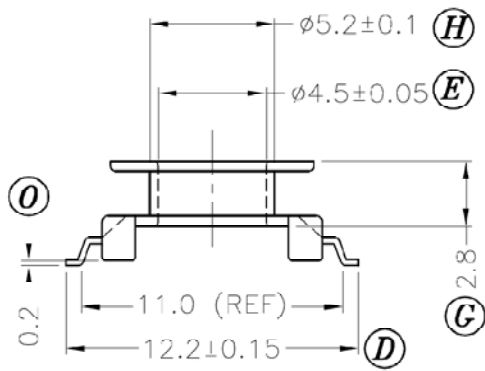

BER11/05-1110GADS-P

Revisions	
1	Added country of origin & RoHS

Dimensions in mm

Country of Origin: China	RoHS Certified: YES
Bobbin Material: Sumitomo PM9630	
UL File: E41429	UL Rec: 94-V0
S-1101-1	
MH&W International Corp	Phone
201-891-8800	Email: sales@mhw-intl.com

Drawing Number: BE 13-1110CP-P-1
Pin Material: Phosphor Bronze (DS)
Pin Tension: 1.0Kgm min
Finish: e3 (JEDEC)
Part Number: BER11/05-1110GADS-P