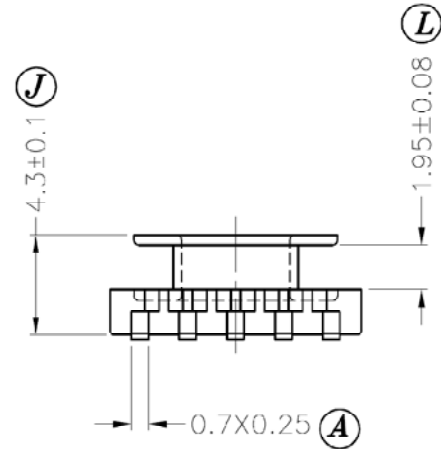

MH&W International Corp

Bobbins For Ferrite SMD Cores

Bobbins Made In China

BER09.5/05-118GADS-P

Revisions	
1	Added country of origin & RoHS

Dimensions in mm

Country of Origin: China	RoHS Certified: YES		
Bobbin Material: Sumitomo PM9630		Drawing Number: BER09.5/05-118GADS-P-1	
UL File: E41429	UL Rec: 94-V0	S-900-1	Pin Material: Phosphor Bronze (DS)
MH&W International Corp 201-891-8800 Email: sales@mhw-intl.com		Phone	Pin Tension: 1.0Kgm min
			Finish: e3 (JEDEC)
		Part Number: BER09.5/05-118GADS-P	

BER11/05-1110GADS-P

Revisions	
1	Added country of origin & RoHS

Dimensions in mm

Country of Origin: China	RoHS Certified: YES
Bobbin Material: Sumitomo PM9630	
UL File: E41429	UL Rec: 94-V0
S-1101-1	
MH&W International Corp	Phone
201-891-8800	Email: sales@mhw-intl.com

Drawing Number: BE 13-1110CP-P-1
Pin Material: Phosphor Bronze (DS)
Pin Tension: 1.0Kgm min
Finish: e3 (JEDEC)
Part Number: BER11/05-1110GADS-P

BER14.5/06-1110GADS-P

Revisions	
1	Added country of origin & RoHS

Dimensions in mm

Country of Origin: China	RoHS Certified: YES		
Bobbin Material: Sumitomo PM9630		Drawing Number: BER14.5/06-1110GADS-P-1	
UL File: E41429	UL Rec: 94-V0	S-1400-1	Pin Material: Phosphor Bronze (DS)
MH&W International Corp		Phone	Pin Tension: 1.0Kg min
201-891-8800		Email: sales@mhw-intl.com	Finish: e3 (JEDEC)
Part Number: BER14.5/06-1110GADS-P			