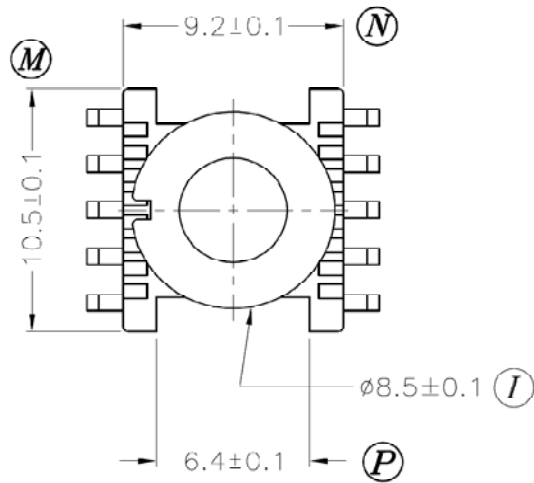

MH&W International Corp

Bobbins For Ferrite SMD Cores

Bobbins Made In China

BER09.5/05-118GADS-P

Revisions	
1	Added country of origin & RoHS

Dimensions in mm

Country of Origin: China	RoHS Certified: YES		
Bobbin Material: Sumitomo PM9630		Drawing Number: BER09.5/05-118GADS-P-1	
UL File: E41429	UL Rec: 94-V0	S-900-1	Pin Material: Phosphor Bronze (DS)
MH&W International Corp 201-891-8800 Email: sales@mhw-intl.com		Phone	Pin Tension: 1.0Kgm min
			Finish: e3 (JEDEC)
		Part Number: BER09.5/05-118GADS-P	

BER11/05-1110GADS-P

Revisions	
1	Added country of origin & RoHS

Dimensions in mm

Country of Origin: China	RoHS Certified: YES
Bobbin Material: Sumitomo PM9630	
UL File: E41429	UL Rec: 94-V0
S-1101-1	
MH&W International Corp	Phone
201-891-8800	Email: sales@mhw-intl.com

Drawing Number: BE 13-1110CP-P-1
Pin Material: Phosphor Bronze (DS)
Pin Tension: 1.0Kgm min
Finish: e3 (JEDEC)
Part Number: BER11/05-1110GADS-P

BER14.5/06-1110GADS-P

Revisions	
1	Added country of origin & RoHS

Dimensions in mm

Country of Origin: China	RoHS Certified: YES		
Bobbin Material: Sumitomo PM9630		Drawing Number: BER14.5/06-1110GADS-P-1	
UL File: E41429	UL Rec: 94-V0	S-1400-1	Pin Material: Phosphor Bronze (DS)
MH&W International Corp		Phone	Pin Tension: 1.0Kg min
201-891-8800		Email: sales@mhw-intl.com	Finish: e3 (JEDEC)
Part Number: BER14.5/06-1110GADS-P			