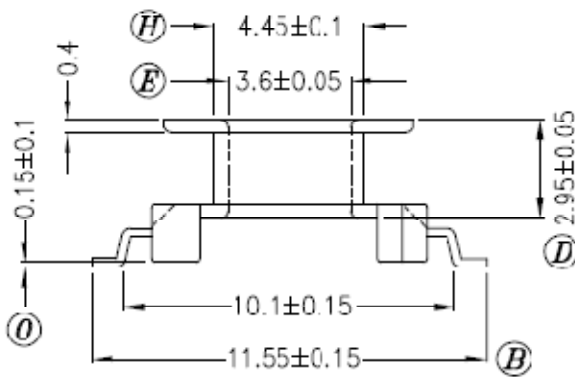

MH&W International Corp

Bobbins For Ferrite SMD Cores

Bobbins Made In China

BER09.5/05-118GADS-P

Revisions	
1	Added country of origin & RoHS

Dimensions in mm

Country of Origin: China	RoHS Certified: YES		
Bobbin Material: Sumitomo PM9630		Drawing Number: BER09.5/05-118GADS-P-1	
UL File: E41429	UL Rec: 94-V0	S-900-1	Pin Material: Phosphor Bronze (DS)
MH&W International Corp 201-891-8800 Email: sales@mhw-intl.com		Phone	Pin Tension: 1.0Kgm min
			Finish: e3 (JEDEC)
		Part Number: BER09.5/05-118GADS-P	

BER11/05-1110GADS-P

Revisions	
1	Added country of origin & RoHS

Dimensions in mm

Country of Origin: China	RoHS Certified: YES
Bobbin Material: Sumitomo PM9630	
UL File: E41429	UL Rec: 94-V0
S-1101-1	
MH&W International Corp	Phone
201-891-8800	Email: sales@mhw-intl.com

Drawing Number: BE 13-1110CP-P-1
Pin Material: Phosphor Bronze (DS)
Pin Tension: 1.0Kgm min
Finish: e3 (JEDEC)
Part Number: BER11/05-1110GADS-P

BER14.5/06-1110GADS-P

Revisions	
1	Added country of origin & RoHS

Dimensions in mm

Country of Origin: China	RoHS Certified: YES		
Bobbin Material: Sumitomo PM9630		Drawing Number: BER14.5/06-1110GADS-P-1	
UL File: E41429	UL Rec: 94-V0	S-1400-1	Pin Material: Phosphor Bronze (DS)
MH&W International Corp		Phone	Pin Tension: 1.0Kg min
201-891-8800		Email: sales@mhw-intl.com	Finish: e3 (JEDEC)
Part Number: BER14.5/06-1110GADS-P			