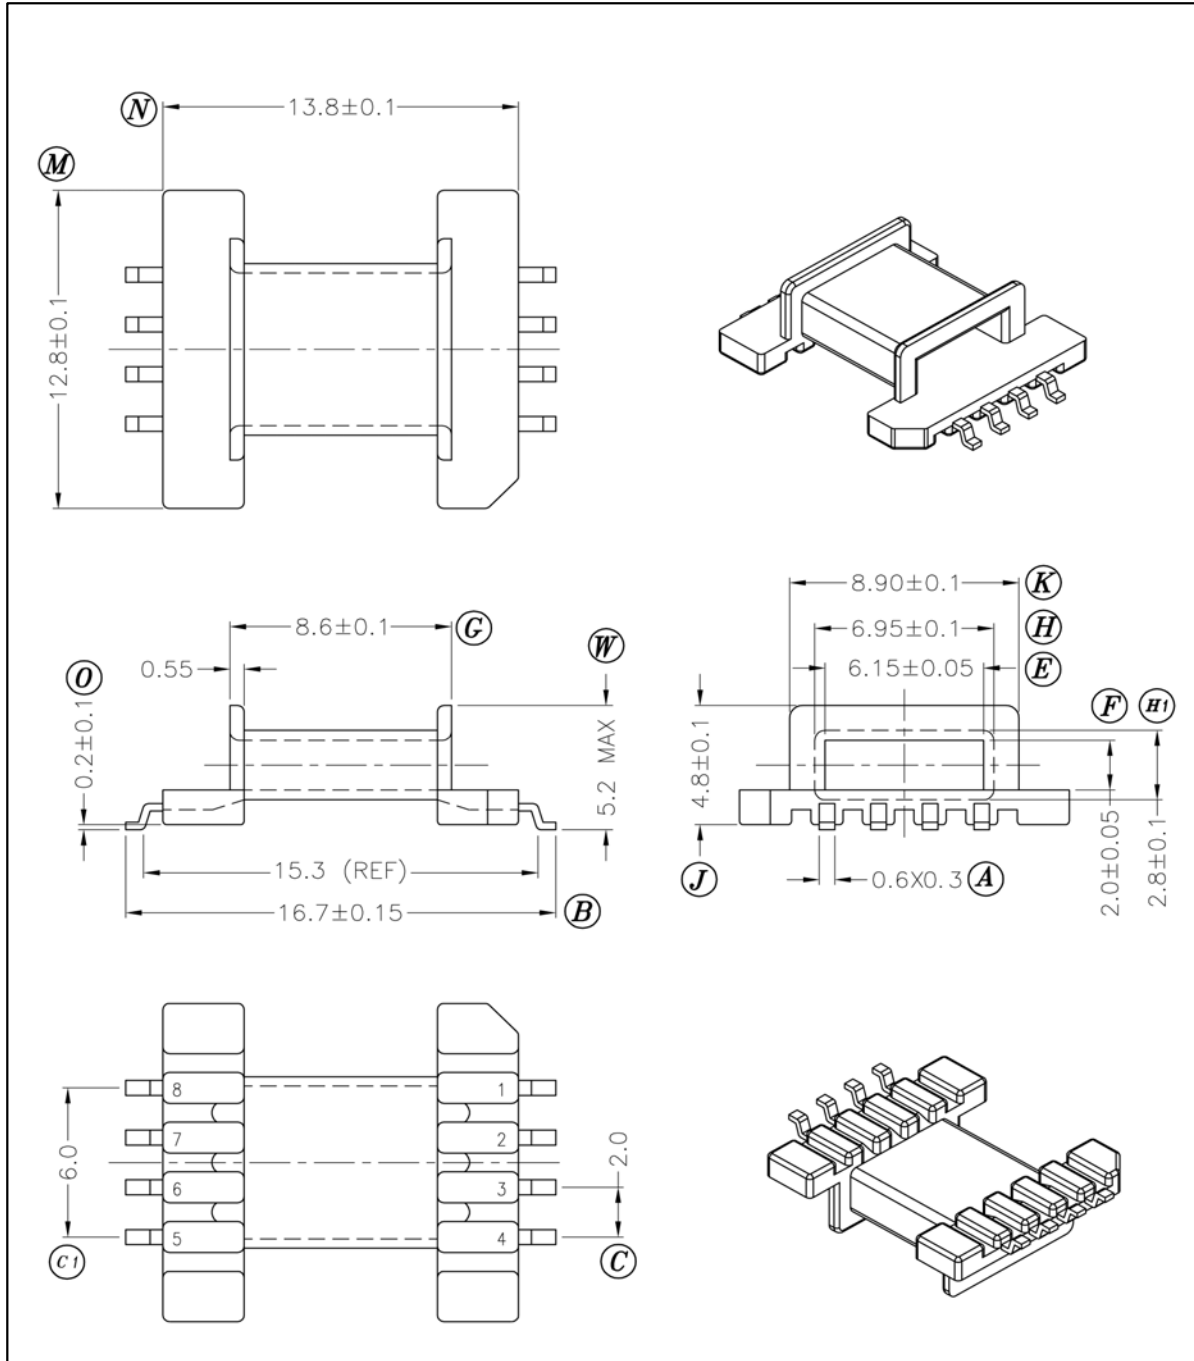

MH&W International Corp

Bobbins For Ferrite SMD Cores

Bobbins Made In China

BER09.5/05-118GADS-P

Revisions	
1	Added country of origin & RoHS

Dimensions in mm

Country of Origin: China	RoHS Certified: YES		
Bobbin Material: Sumitomo PM9630		Drawing Number: BER09.5/05-118GADS-P-1	
UL File: E41429	UL Rec: 94-V0	S-900-1	Pin Material: Phosphor Bronze (DS)
MH&W International Corp 201-891-8800 Email: sales@mhw-intl.com		Phone	Pin Tension: 1.0Kgm min
			Finish: e3 (JEDEC)
		Part Number: BER09.5/05-118GADS-P	

Drawing Number: BE 13-1110CP-P-1
Pin Material: Phosphor Bronze (DS)
Pin Tension: 1.0Kgm min
Finish: e3 (JEDEC)
Part Number: BER11/05-1110GADS-P

BER14.5/06-1110GADS-P

Revisions	
1	Added country of origin & RoHS

Dimensions in mm

Country of Origin: China	RoHS Certified: YES		
Bobbin Material: Sumitomo PM9630		Drawing Number: BER14.5/06-1110GADS-P-1	
UL File: E41429	UL Rec: 94-V0	S-1400-1	Pin Material: Phosphor Bronze (DS)
MH&W International Corp		Phone	Pin Tension: 1.0Kg min
201-891-8800		Email: sales@mhw-intl.com	Finish: e3 (JEDEC)
Part Number: BER14.5/06-1110GADS-P			

BEEM12.7/13.7-118GADS-P

Revisions	
1	Added country of origin & RoHS

Dimensions in mm

Country of Origin: China	RoHS Certified: YES		
Bobbin Material: Sumitomo PM9630		Drawing Number: BEEM12.7/13.7-118GADS-P-1	
UL File: E41429	UL Rec: 94-V0	S-1207-1	Pin Material: Phosphor Bronze (DS)
MH&W International Corp		Phone	Pin Tension: 1.0Kgm min
201-891-8800		Email: sales@mhw-intl.com	Finish: e3 (JEDEC)
			Part Number: BEEM12.7/13.7-118GADS-P