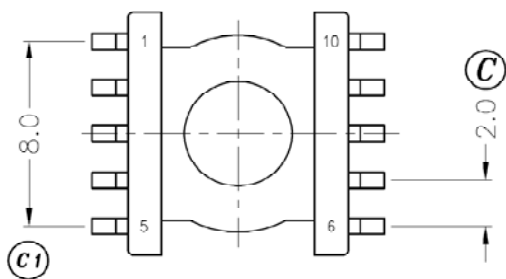

MH&W International Corp

Bobbins For Ferrite SMD Cores

Bobbins Made In China

BER09.5/05-118GADS-P

Revisions	
1	Added country of origin & RoHS

Dimensions in mm

Country of Origin: China	RoHS Certified: YES		
Bobbin Material: Sumitomo PM9630		Drawing Number: BER09.5/05-118GADS-P-1	
UL File: E41429	UL Rec: 94-V0	S-900-1	Pin Material: Phosphor Bronze (DS)
MH&W International Corp 201-891-8800 Email: sales@mhw-intl.com		Phone	Pin Tension: 1.0Kgm min
			Finish: e3 (JEDEC)
		Part Number: BER09.5/05-118GADS-P	

BER11/05-1110GADS-P

Revisions	
1	Added country of origin & RoHS

Dimensions in mm

Country of Origin: China	RoHS Certified: YES
Bobbin Material: Sumitomo PM9630	
UL File: E41429	UL Rec: 94-V0
S-1101-1	
MH&W International Corp	Phone
201-891-8800	Email: sales@mhw-intl.com

Drawing Number: BE 13-1110CP-P-1
Pin Material: Phosphor Bronze (DS)
Pin Tension: 1.0Kgm min
Finish: e3 (JEDEC)
Part Number: BER11/05-1110GADS-P

BER14.5/06-1110GADS-P

Revisions	
1	Added country of origin & RoHS

Dimensions in mm

Country of Origin: China	RoHS Certified: YES		
Bobbin Material: Sumitomo PM9630		Drawing Number: BER14.5/06-1110GADS-P-1	
UL File: E41429	UL Rec: 94-V0	S-1400-1	Pin Material: Phosphor Bronze (DS)
MH&W International Corp		Phone	Pin Tension: 1.0Kg min
201-891-8800		Email: sales@mhw-intl.com	Finish: e3 (JEDEC)
Part Number: BER14.5/06-1110GADS-P			