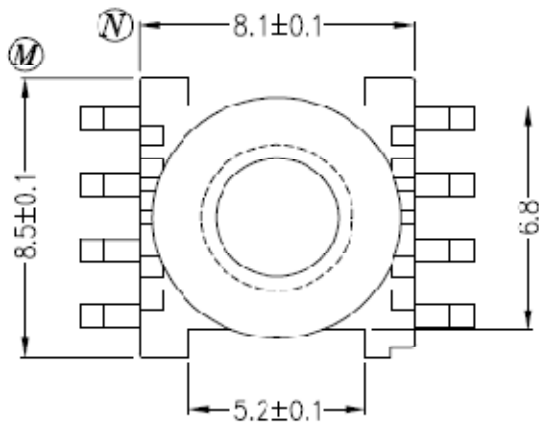

MH&W International Corp

Bobbins For Ferrite SMD Cores

Bobbins Made In China

BER09.5/05-118GADS-P

Revisions	
1	Added country of origin & RoHS

Dimensions in mm

Country of Origin: China	RoHS Certified: YES		
Bobbin Material: Sumitomo PM9630		Drawing Number: BER09.5/05-118GADS-P-1	
UL File: E41429	UL Rec: 94-V0	S-900-1	Pin Material: Phosphor Bronze (DS)
MH&W International Corp 201-891-8800 Email: sales@mhw-intl.com		Phone	Pin Tension: 1.0Kgm min
			Finish: e3 (JEDEC)
		Part Number: BER09.5/05-118GADS-P	

BER11/05-1110GADS-P

Revisions	
1	Added country of origin & RoHS

Dimensions in mm

Country of Origin: China	RoHS Certified: YES
Bobbin Material: Sumitomo PM9630	
UL File: E41429	UL Rec: 94-V0
S-1101-1	
MH&W International Corp	Phone
201-891-8800	Email: sales@mhw-intl.com

Drawing Number: BE 13-1110CP-P-1
Pin Material: Phosphor Bronze (DS)
Pin Tension: 1.0Kgm min
Finish: e3 (JEDEC)
Part Number: BER11/05-1110GADS-P

BER14.5/06-1110GADS-P

Revisions	
1	Added country of origin & RoHS

Dimensions in mm

Country of Origin: China	RoHS Certified: YES		
Bobbin Material: Sumitomo PM9630		Drawing Number: BER14.5/06-1110GADS-P-1	
UL File: E41429	UL Rec: 94-V0	S-1400-1	Pin Material: Phosphor Bronze (DS)
MH&W International Corp		Phone	Pin Tension: 1.0Kg min
201-891-8800		Email: sales@mhw-intl.com	Finish: e3 (JEDEC)
Part Number: BER14.5/06-1110GADS-P			