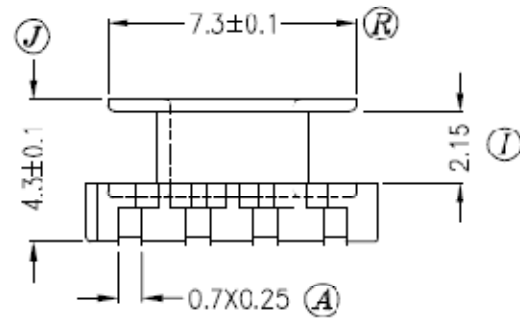

MH&W International Corp

Bobbins For Ferrite SMD Cores

Bobbins Made In China

BER09.5/05-118GADS-P

Revisions	
1	Added country of origin & RoHS

Dimensions in mm

Country of Origin: China	RoHS Certified: YES		
Bobbin Material: Sumitomo PM9630		Drawing Number: BER09.5/05-118GADS-P-1	
UL File: E41429	UL Rec: 94-V0	S-900-1	Pin Material: Phosphor Bronze (DS)
MH&W International Corp 201-891-8800 Email: sales@mhw-intl.com		Phone	Pin Tension: 1.0Kgm min
			Finish: e3 (JEDEC)
		Part Number: BER09.5/05-118GADS-P	

BER11/05-1110GADS-P

Revisions	
1	Added country of origin & RoHS

Dimensions in mm

Country of Origin: China	RoHS Certified: YES
Bobbin Material: Sumitomo PM9630	
UL File: E41429	UL Rec: 94-V0
S-1101-1	
MH&W International Corp	Phone
201-891-8800	Email: sales@mhw-intl.com

Drawing Number: BE 13-1110CP-P-1
Pin Material: Phosphor Bronze (DS)
Pin Tension: 1.0Kgm min
Finish: e3 (JEDEC)
Part Number: BER11/05-1110GADS-P

BER14.5/06-1110GADS-P

Revisions	
1	Added country of origin & RoHS

Dimensions in mm

Country of Origin: China	RoHS Certified: YES		
Bobbin Material: Sumitomo PM9630		Drawing Number: BER14.5/06-1110GADS-P-1	
UL File: E41429	UL Rec: 94-V0	S-1400-1	Pin Material: Phosphor Bronze (DS)
MH&W International Corp		Phone	Pin Tension: 1.0Kg min
201-891-8800		Email: sales@mhw-intl.com	Finish: e3 (JEDEC)
Part Number: BER14.5/06-1110GADS-P			