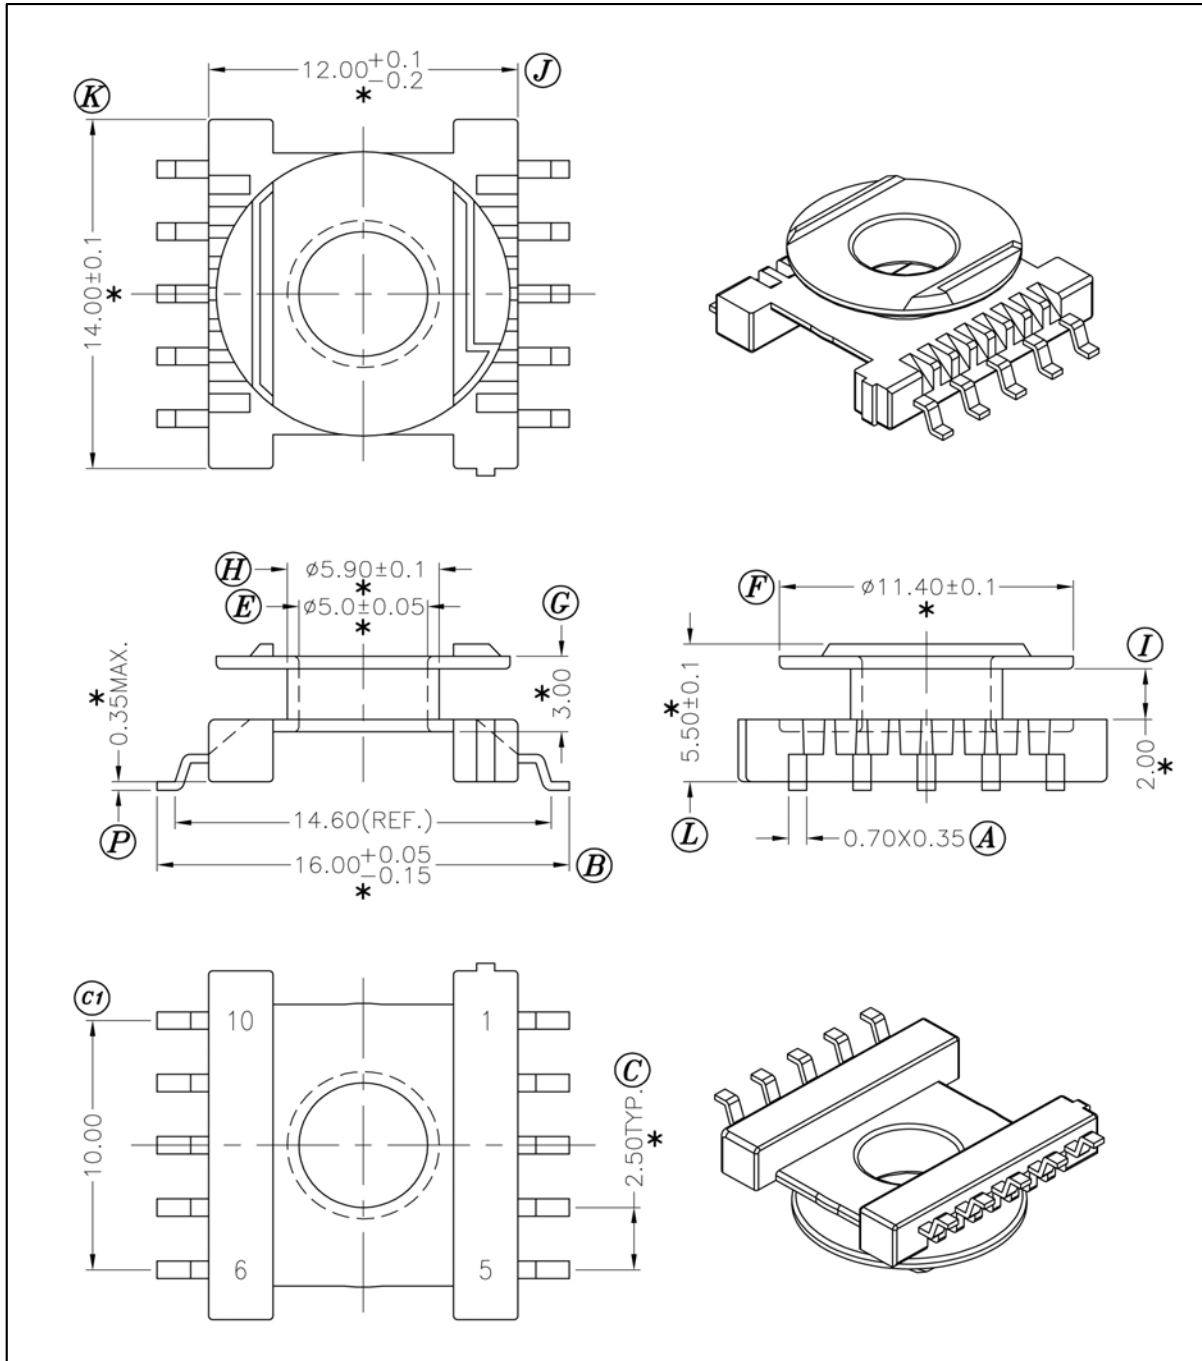

MH&W International Corp

Bobbins For Ferrite SMD Cores

Bobbins Made In China

BER09.5/05-118GADS-P

Revisions	
1	Added country of origin & RoHS

Dimensions in mm

Country of Origin: China	RoHS Certified: YES		
Bobbin Material: Sumitomo PM9630		Drawing Number: BER09.5/05-118GADS-P-1	
UL File: E41429	UL Rec: 94-V0	S-900-1	Pin Material: Phosphor Bronze (DS)
MH&W International Corp 201-891-8800 Email: sales@mhw-intl.com		Phone	Pin Tension: 1.0Kgm min
			Finish: e3 (JEDEC)
		Part Number: BER09.5/05-118GADS-P	

BER11/05-1110GADS-P

Revisions	
1	Added country of origin & RoHS

Dimensions in mm

Country of Origin: China	RoHS Certified: YES
Bobbin Material: Sumitomo PM9630	
UL File: E41429	UL Rec: 94-V0
S-1101-1	
MH&W International Corp	Phone
201-891-8800	Email: sales@mhw-intl.com

Drawing Number: BE 13-1110CP-P-1
Pin Material: Phosphor Bronze (DS)
Pin Tension: 1.0Kgm min
Finish: e3 (JEDEC)
Part Number: BER11/05-1110GADS-P

BER14.5/06-1110GADS-P

Revisions	
1	Added country of origin & RoHS

Dimensions in mm

Country of Origin: China	RoHS Certified: YES		
Bobbin Material: Sumitomo PM9630		Drawing Number: BER14.5/06-1110GADS-P-1	
UL File: E41429	UL Rec: 94-V0	S-1400-1	Pin Material: Phosphor Bronze (DS)
MH&W International Corp		Phone	Pin Tension: 1.0Kg min
201-891-8800		Email: sales@mhw-intl.com	Finish: e3 (JEDEC)
Part Number: BER14.5/06-1110GADS-P			