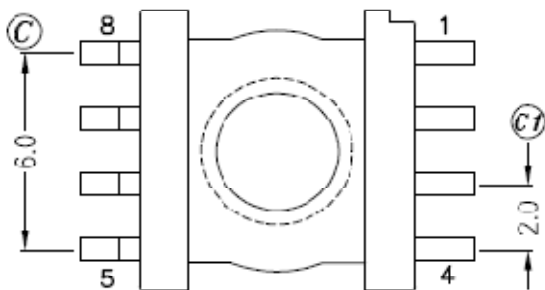

MH&W International Corp

Bobbins For Ferrite SMD Cores

Bobbins Made In China

BER09.5/05-118GADS-P

Revisions	
1	Added country of origin & RoHS

Dimensions in mm

Country of Origin: China	RoHS Certified: YES		
Bobbin Material: Sumitomo PM9630		Drawing Number: BER09.5/05-118GADS-P-1	
UL File: E41429	UL Rec: 94-V0	S-900-1	Pin Material: Phosphor Bronze (DS)
MH&W International Corp 201-891-8800 Email: sales@mhw-intl.com		Phone	Pin Tension: 1.0Kgm min
			Finish: e3 (JEDEC)
		Part Number: BER09.5/05-118GADS-P	

BER11/05-1110GADS-P

Revisions	
1	Added country of origin & RoHS

Dimensions in mm

Country of Origin: China	RoHS Certified: YES
Bobbin Material: Sumitomo PM9630	
UL File: E41429	UL Rec: 94-V0
S-1101-1	
MH&W International Corp	Phone
201-891-8800	Email: sales@mhw-intl.com

Drawing Number: BE 13-1110CP-P-1
Pin Material: Phosphor Bronze (DS)
Pin Tension: 1.0Kgm min
Finish: e3 (JEDEC)
Part Number: BER11/05-1110GADS-P

BER14.5/06-1110GADS-P

Revisions	
1	Added country of origin & RoHS

Dimensions in mm

Country of Origin: China	RoHS Certified: YES		
Bobbin Material: Sumitomo PM9630		Drawing Number: BER14.5/06-1110GADS-P-1	
UL File: E41429	UL Rec: 94-V0	S-1400-1	Pin Material: Phosphor Bronze (DS)
MH&W International Corp		Phone	Pin Tension: 1.0Kg min
201-891-8800		Email: sales@mhw-intl.com	Finish: e3 (JEDEC)
Part Number: BER14.5/06-1110GADS-P			