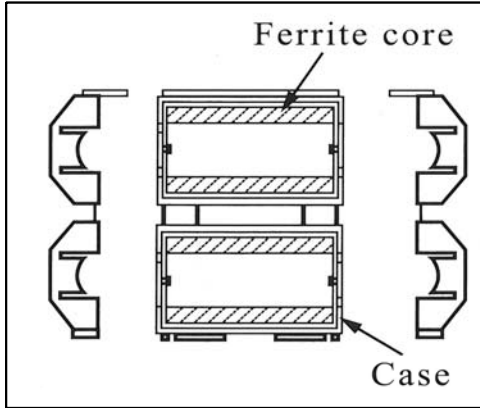

## BNF Series EMI Clamp-on Cable Filter

### BNF-27 Cable Filter

A (max)	34.5	mm
	1.358	in
B (min)	12.5	mm
	0.492	in
C (max)	32.5	mm
	1.280	in
D (max)		mm
	0.000	in
E (min)		mm
	0.000	in
Cable Diameter (max)	12.5	mm
	0.492	in
10 MHz	60	$\Omega$
25 MHz	130	$\Omega$
100 MHz	200	$\Omega$