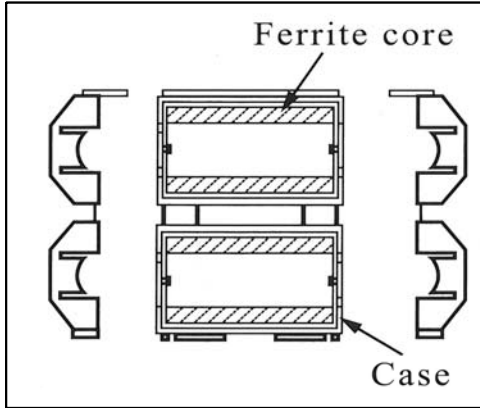

## BNF Series EMI Clamp-on Cable Filter

### BNF-18 Cable Filter

A (max)	25	mm
	0.984	in
B (min)	9	mm
	0.354	in
C (max)	32.5	mm
	1.280	in
D (max)		mm
	0.000	in
E (min)		mm
	0.000	in
Cable Diameter (max)	9	mm
	0.354	in
10 MHz	50	$\Omega$
25 MHz	80	$\Omega$
100 MHz	150	$\Omega$