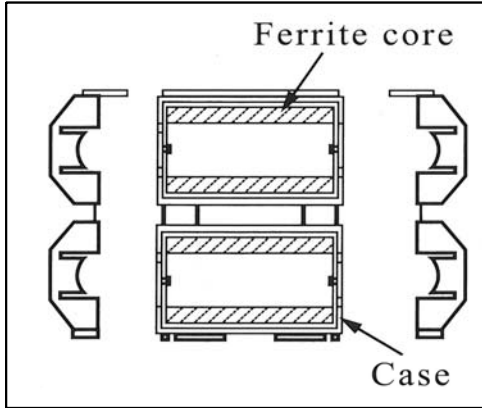

BNF Series EMI Clamp-on Cable Filter

BNF-1730 Cable Filter

A (max)	17.5	mm
	0.689	in
B (min)	6	mm
	0.236	in
C (max)	31	mm
	1.220	in
D (max)	16	mm
	0.630	in
E (min)		mm
	0.000	in
Cable Diameter (max)	6	mm
	0.236	in
10 MHz	30	Ω
25 MHz	50	Ω
100 MHz	110	Ω