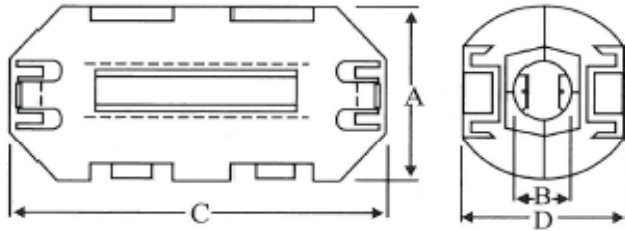

BNF Series EMI Clamp-on Cable Filter

BNF-1730 Cable Filter

A (max)	17.5	mm
	0.689	in
B (min)	6	mm
	0.236	in
C (max)	31	mm
	1.220	in
D (max)	16	mm
	0.630	in
E (min)		mm
	0.000	in
Cable Diameter (max)	6	mm
	0.236	in
10 MHz	30	Ω
25 MHz	50	Ω
100 MHz	110	Ω