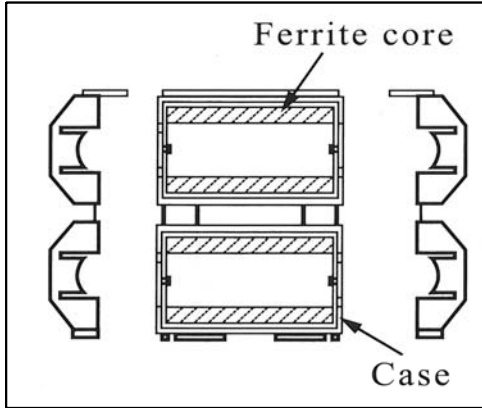

BNF Series EMI Clamp-on Cable Filter

BNF-1512 Cable Filter

A (max)	30	mm
	1.181	in
B (min)	14	mm
	0.551	in
C (max)	22.5	mm
	0.886	in
D (max)	16.5	mm
	0.650	in
E (min)	32	mm
	1.260	in
Cable Diameter (max)	14	mm
	0.551	in
10 MHz	18	Ω
25 MHz	30	Ω
100 MHz	70	Ω