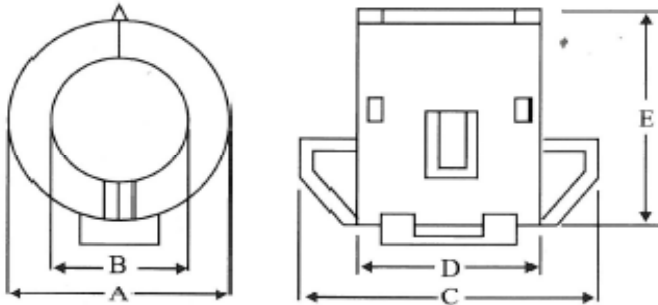

BNF Series EMI Clamp-on Cable Filter

BNF-1512 Cable Filter

A (max)	30	mm
	1.181	in
B (min)	14	mm
	0.551	in
C (max)	22.5	mm
	0.886	in
D (max)	16.5	mm
	0.650	in
E (min)	32	mm
	1.260	in
Cable Diameter (max)	14	mm
	0.551	in
10 MHz	18	Ω
25 MHz	30	Ω
100 MHz	70	Ω