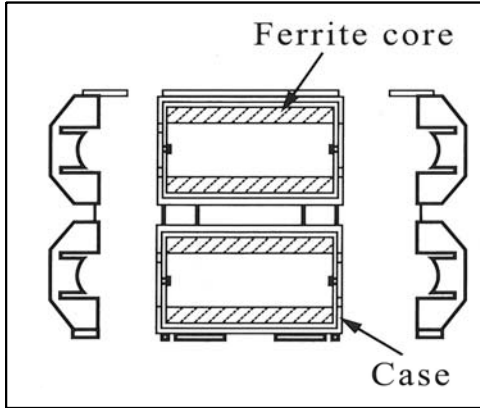

BNF Series EMI Clamp-on Cable Filter

BNF-14 Cable Filter

A (max)	21	mm
	0.827	in
B (min)	6.5	mm
	0.256	in
C (max)	32.5	mm
	1.280	in
D (max)		mm
	0.000	in
E (min)		mm
	0.000	in
Cable Diameter (max)	6.5	mm
	0.256	in
10 MHz	70	Ω
25 MHz	120	Ω
100 MHz	220	Ω