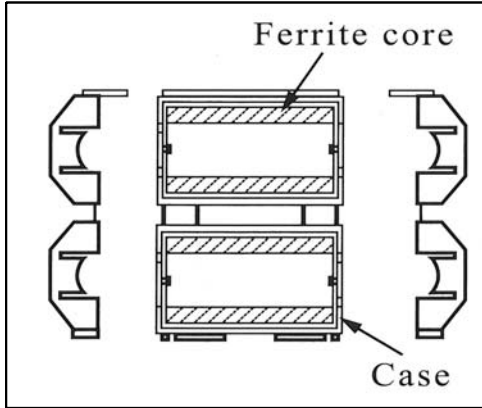

## BNF Series EMI Clamp-on Cable Filter

### BNF-1330 Cable Filter

A (max)	32	mm
	1.260	in
B (min)	12	mm
	0.472	in
C (max)	40	mm
	1.575	in
D (max)	35	mm
	1.378	in
E (min)		mm
	0.000	in
Cable Diameter (max)	12	mm
	0.472	in
10 MHz	60	$\Omega$
25 MHz	80	$\Omega$
100 MHz	130	$\Omega$