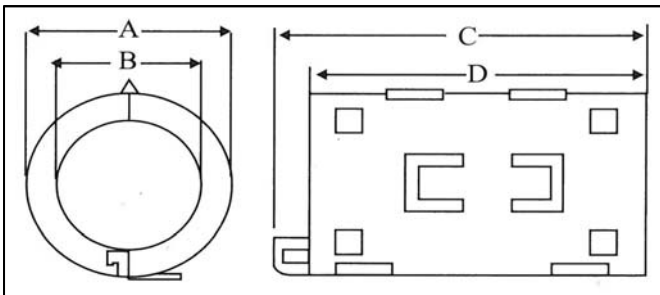

### BNF-1330 Cable Filter

A (max)	32	mm
	1.260	in
B (min)	12	mm
	0.472	in
C (max)	40	mm
	1.575	in
D (max)	35	mm
	1.378	in
E (min)		mm
	0.000	in
Cable Diameter (max)	12	mm
	0.472	in
10 MHz	60	$\Omega$
25 MHz	80	$\Omega$
100 MHz	130	$\Omega$