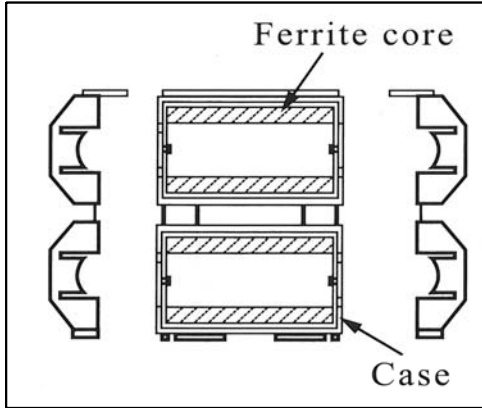

BNF Series EMI Clamp-on Cable Filter

BNF-12H Cable Filter

A (max)	16.5	mm
	0.650	in
B (min)	6	mm
	0.236	in
C (max)	23	mm
	0.906	in
D (max)	19	mm
	0.748	in
E (min)		mm
	0.000	in
Cable Diameter (max)	6	mm
	0.236	in
10 MHz	25	Ω
25 MHz	45	Ω
100 MHz	65	Ω