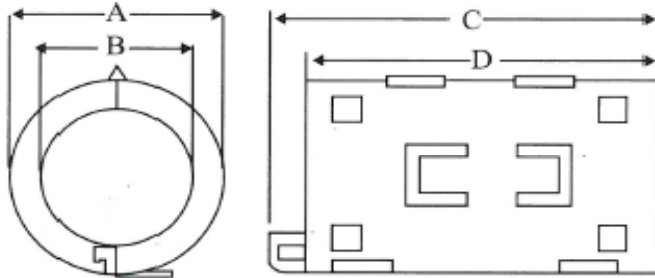

BNF Series EMI Clamp-on Cable Filter

BNF-12H Cable Filter

A (max)	16.5	mm
	0.650	in
B (min)	6	mm
	0.236	in
C (max)	23	mm
	0.906	in
D (max)	19	mm
	0.748	in
E (min)		mm
	0.000	in
Cable Diameter (max)	6	mm
	0.236	in
10 MHz	25	Ω
25 MHz	45	Ω
100 MHz	65	Ω