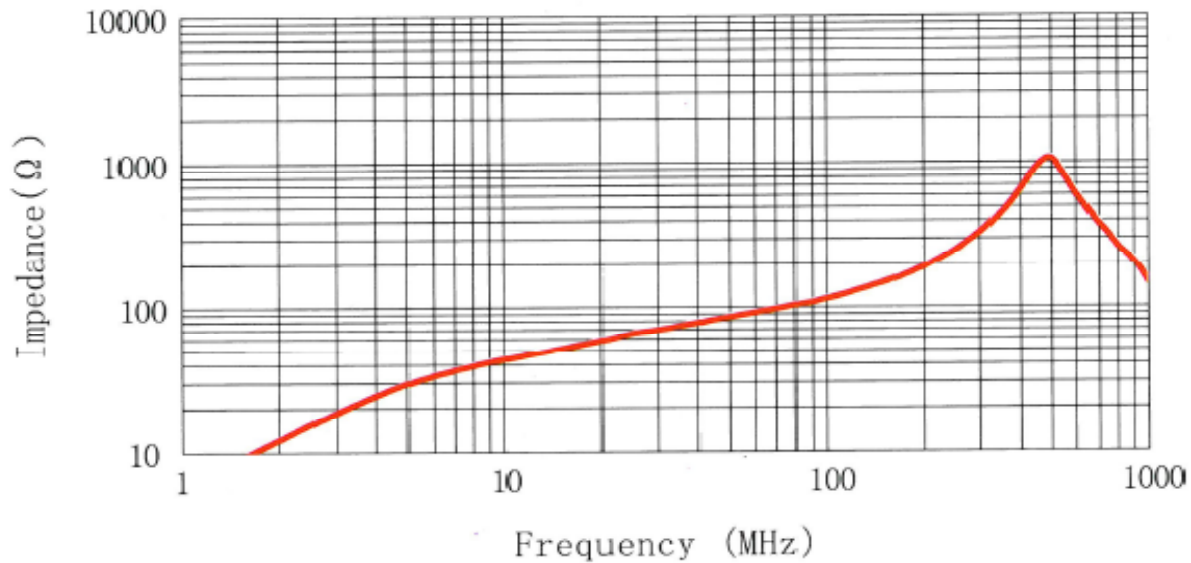

BNF Series EMI Clamp-on Cable Filter

BNF-12 Cable Filter

A (max)	17	mm
	0.669	in
B (min)	6	mm
	0.236	in
C (max)	24	mm
	0.945	in
D (max)	19	mm
	0.748	in
E (min)		mm
	0.000	in
Cable Diameter (max)	6	mm
	0.236	in
10 MHz	20	Ω
25 MHz	25	Ω
100 MHz	50	Ω