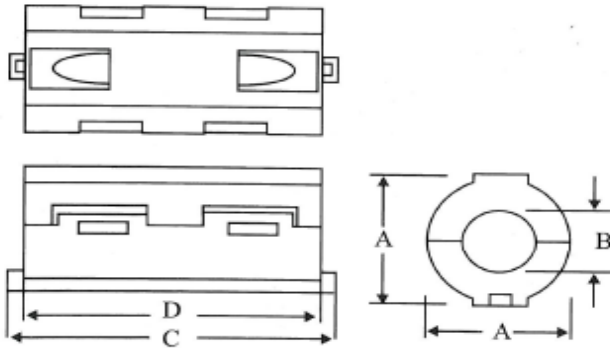

BNF Series EMI Clamp-on Cable Filter

BNF-12 Cable Filter

A (max)	17	mm
	0.669	in
B (min)	6	mm
	0.236	in
C (max)	24	mm
	0.945	in
D (max)	19	mm
	0.748	in
E (min)		mm
	0.000	in
Cable Diameter (max)	6	mm
	0.236	in
10 MHz	20	Ω
25 MHz	25	Ω
100 MHz	50	Ω