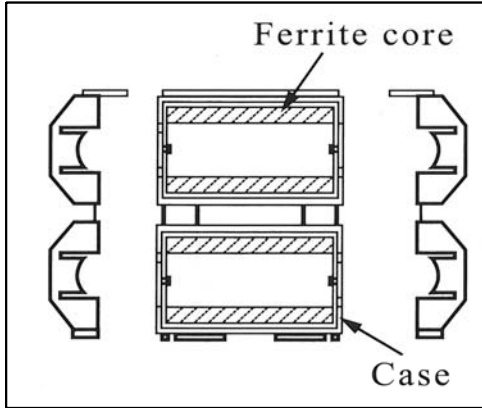

BNF Series EMI Clamp-on Cable Filter

BNF-12 Cable Filter

A (max)	17	mm
	0.669	in
B (min)	6	mm
	0.236	in
C (max)	24	mm
	0.945	in
D (max)	19	mm
	0.748	in
E (min)		mm
	0.000	in
Cable Diameter (max)	6	mm
	0.236	in
10 MHz	20	Ω
25 MHz	25	Ω
100 MHz	50	Ω