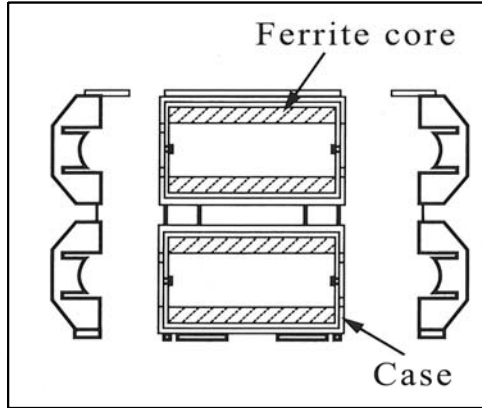

## BNF Series EMI Clamp-on Cable Filter

### BNF-0930 Cable Filter

A (max)	20.5	mm
	0.807	in
B (min)	8	mm
	0.315	in
C (max)	36	mm
	1.417	in
D (max)	19	mm
	0.748	in
E (min)		mm
	0.000	in
Cable Diameter (max)	8	mm
	0.315	in
10 MHz	50	$\Omega$
25 MHz	80	$\Omega$
100 MHz	140	$\Omega$