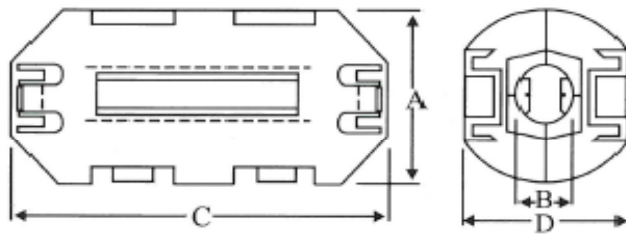

### BNF-0930 Cable Filter

A (max)	20.5	mm
	0.807	in
B (min)	8	mm
	0.315	in
C (max)	36	mm
	1.417	in
D (max)	19	mm
	0.748	in
E (min)		mm
	0.000	in
Cable Diameter (max)	8	mm
	0.315	in
10 MHz	50	$\Omega$
25 MHz	80	$\Omega$
100 MHz	140	$\Omega$